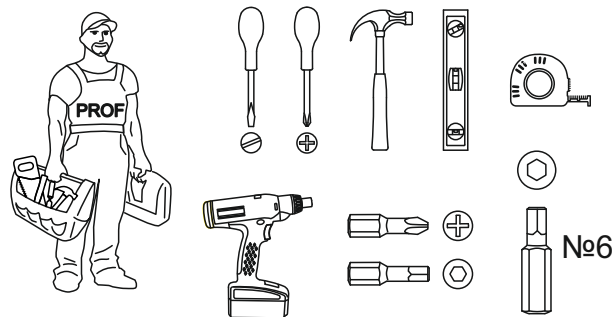

Материалы стен различаются, поэтому крепежные средства не прилагаются. Используйте крепежные средства, подходящие для материала стен в вашем доме. Для выбора подходящих крепежных средств обратитесь в специализированный магазин.

ENGLISH

Important information
Read carefully
Follow each step of the instruction carefully

Keep this information for further reference

WARNING!

Serious or fatal crushing injuries can occur from furniture tip-over. To prevent this furniture from tipping over it must be permanently fixed to the wall with the wall attachment devices.

Fastening devices for the wall are not included since different wall materials require different types of fastening devices. Use fastening devices suitable for the walls in your home. For advice on suitable fastening devices, contact your local specialized dealer.